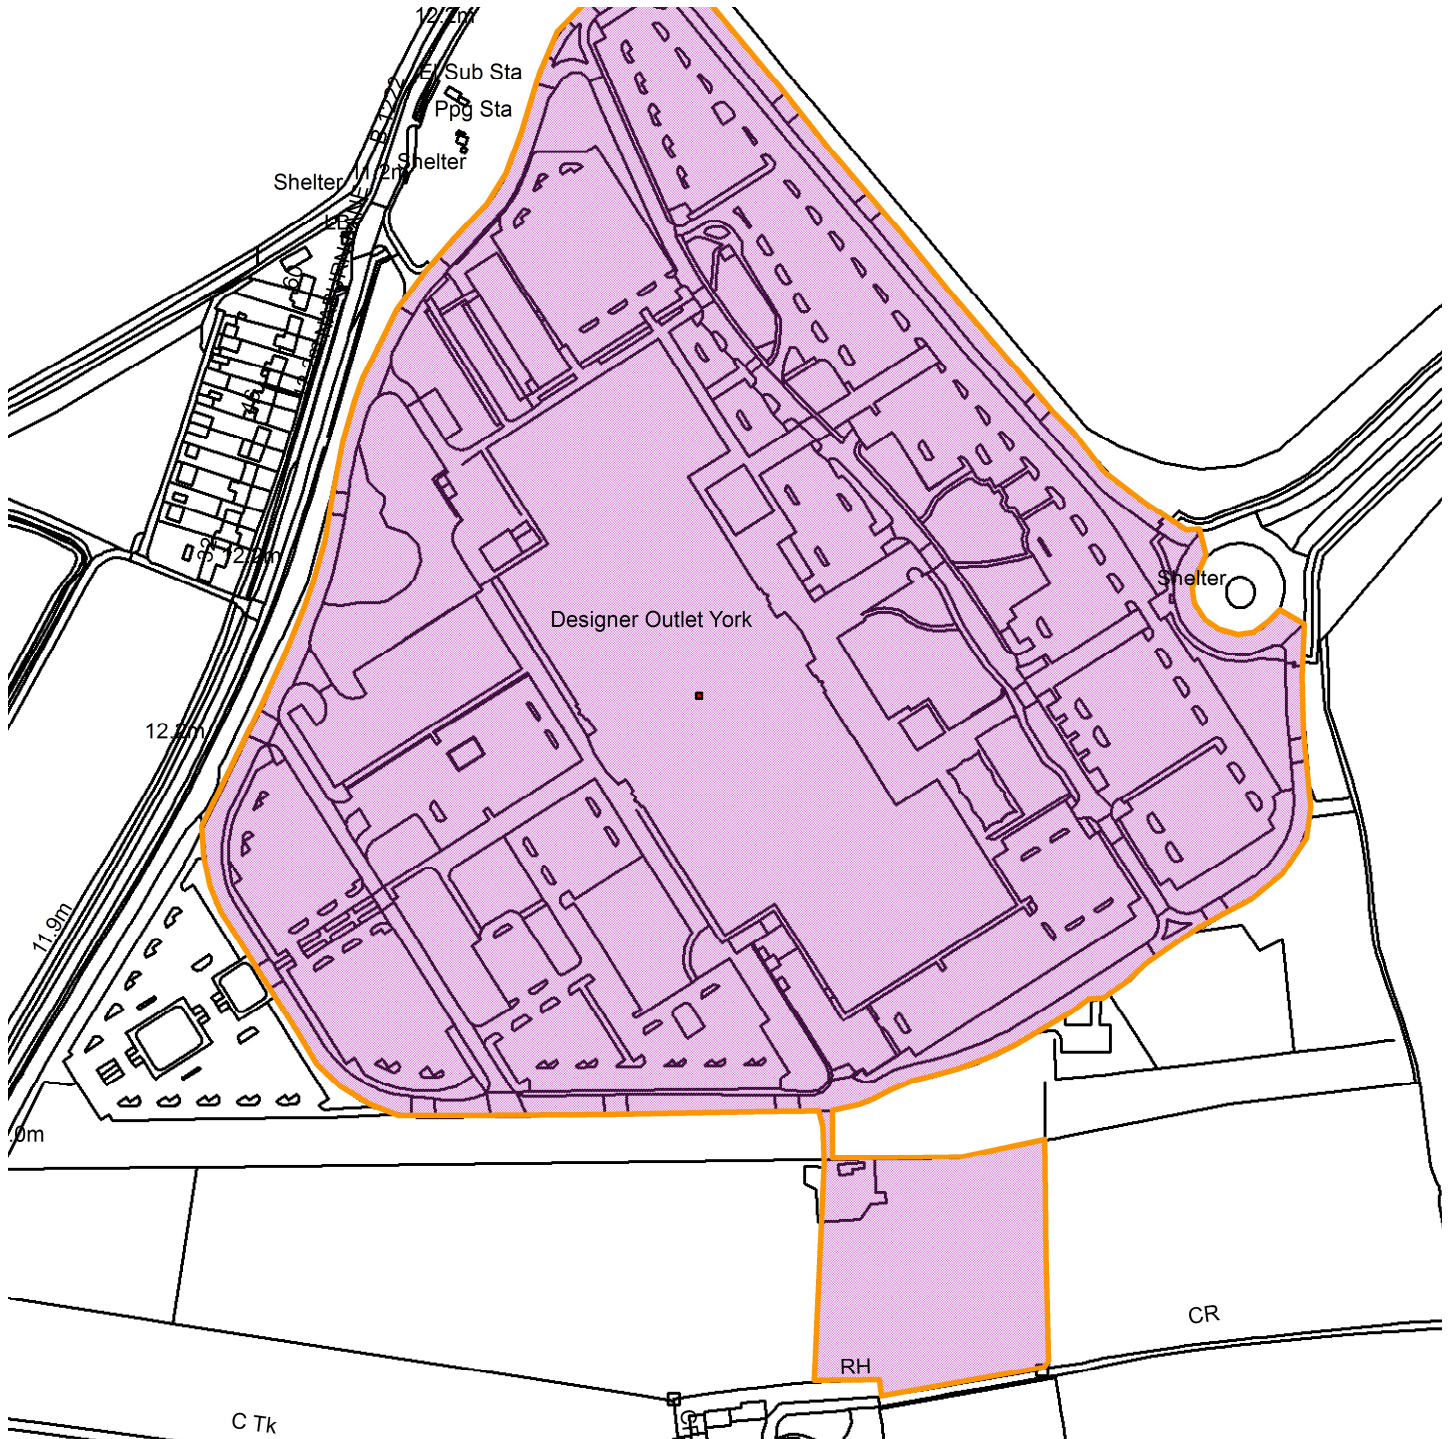

York Designer Outlet, St Nicholas Avenue

23/01147/FUL

Scale : 1:3481

Reproduced from the Ordnance Survey map with the permission of the Controller of Her Majesty's Stationery Office © Crown Copyright 2000.

Unauthorised reproduction infringes Crown Copyright and may lead to prosecution or civil proceedings.

Organisation	City of York Council
Department	Directorate of Place
Comments	Not Set
Date	27 November 2023
SLA Number	Not Set